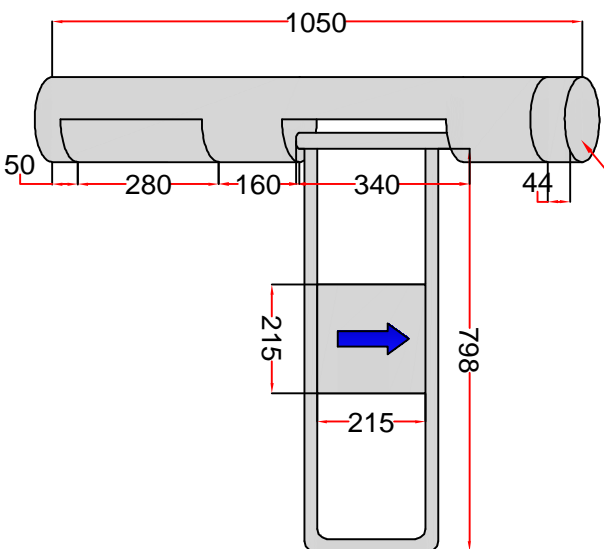

Foundation Of Slim Swing Gate

Note:- Power Supply Need 230 V / 50-60 HZ With 5 Amp MCB.
 This Supply Provided By Client.

L.H.S VIEW

R.H.S VIEW

SCALE-N-TS

This drawing is the soul property of (TAS) Do not copy/reproduce /share with others without our permission.

GROUP :- Smart Security Flap Barriers		PRODUCT :- Double Slim Swing Gate		MODEL NO :- TSS-2	
REV	DATE	DESCRIPTION	DRAWN BY	APPROVED BY	
00	06-10-18	ISSUED FOR APPROVAL	SOHRAB KHAN	MOHD.AMIL	
PRO NO :- 3833			DRAWING NO :- GA-369 (PRO 3833) TSS-2		