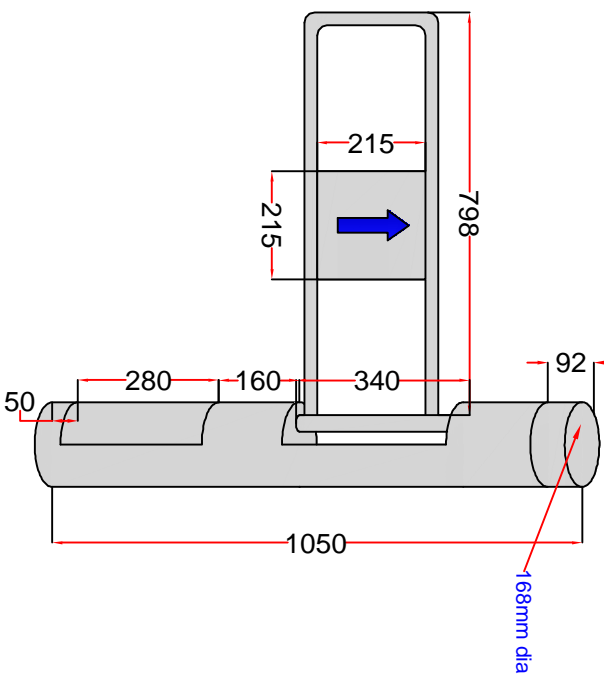

Foundation Of Slim Swing Gate

Note:- Power Supply Need 230 V / 50-60 HZ With 5 Amp MCB.
 This Supply Provided By Client.

L.H.S VIEW

R.H.S VIEW

SCALE-N-TS

This drawing is the soul property of (TAS) Do not copy/reproduce /share with others without our permission.

GROUP :- Smart Security Flap Barriers		PRODUCT :- Double Slim Swing Gate		MODEL NO :- TSS-2	
REV	DATE	DESCRIPTION	DRAWN BY	APPROVED BY	
00	06-10-18	ISSUED FOR APPROVAL	SOHRAB KHAN	MOHD.AMIL	
PRO NO :- 3833			DRAWING NO :- GA-369 (PRO 3833) TSS-2		