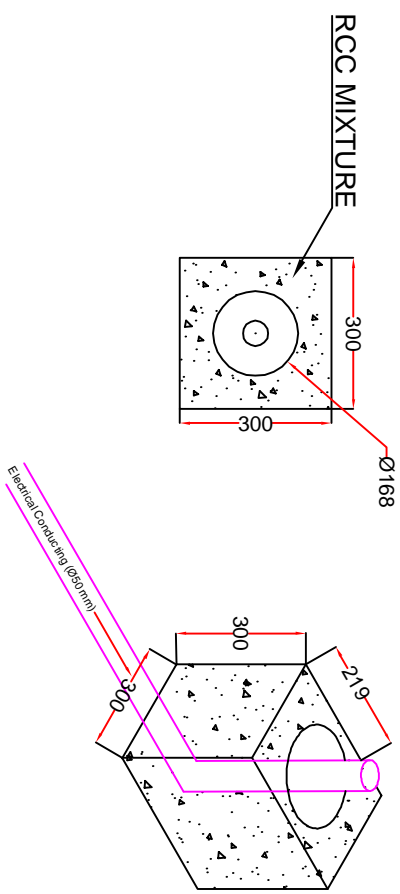

Foundation Of Slim Swing Gate

Note:- Power Supply Need 230 V / 50-60 HZ With 5 Amp MCB.
 This Supply Provided By Client.

L.H.S VIEW

R.H.S VIEW

SCALE-N-TS

This drawing is the soul property of (TAS) Do not copy/reproduce /share with others without our permission.

GROUP :- Smart Security Flap Barriers		PRODUCT :- Double Slim Swing Gate		MODEL NO :- TSS-2	
REV	DATE	DESCRIPTION	DRAWN BY	APPROVED BY	
00	06-10-18	ISSUED FOR APPROVAL	SOHRAB KHAN	MOHD.AMIL	
PRO NO :- 3833			DRAWING NO :- GA-369 (PRO 3833) TSS-2		