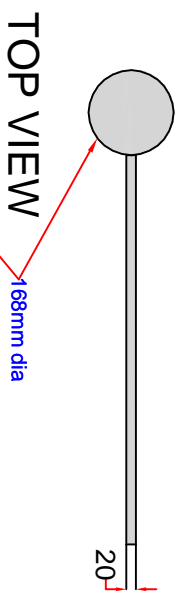

Foundation Of Slim Swing Gate

Note:- Power Supply Need 230 V / 50-60 HZ With 5 Amp MCB.
 This Supply Provided By Client.

L.H.S VIEW

R.H.S VIEW

SCALE-N-TS

This drawing is the soul property of (TAS) Do not copy/reproduce /share with others without our permission.

GROUP :- Smart Security Flap Barriers		PRODUCT :- Double Slim Swing Gate		MODEL NO :- TSS-2	
REV	DATE	DESCRIPTION	DRAWN BY	APPROVED BY	
00	06-10-18	ISSUED FOR APPROVAL	SOHRAB KHAN	MOHD.AMIL	
PRO NO :- 3833			DRAWING NO :- GA-369 (PRO 3833) TSS-2		