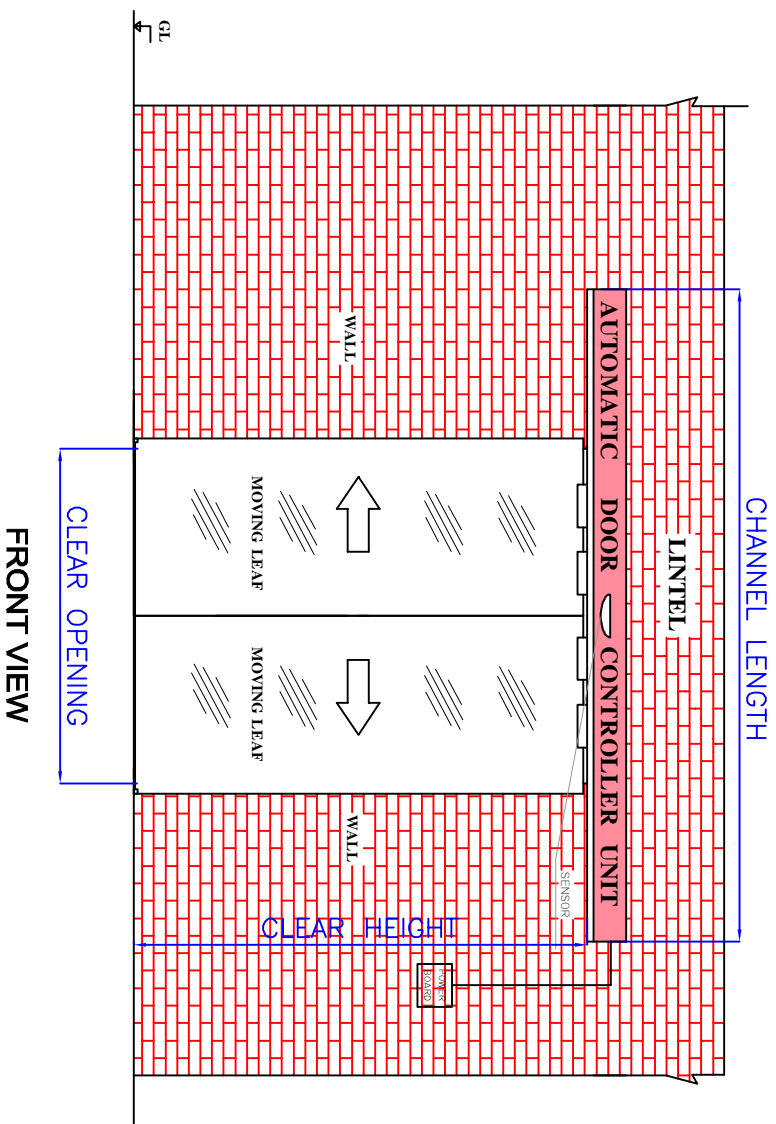

TOP VIEW

FRONT VIEW

SIDE VIEW

SCALE-N-TS

GROUP :- Automatic Entrance Doors

PRODUCT :-

Automatic Sliding Door Operator

MODEL NO :- Activa + II 2900

PRO NO :- 3806

DRAWING NO :- GA -197(PRO3806) Activa + II 2900