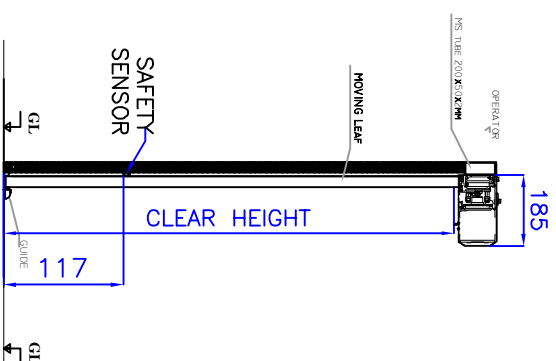

TOP VIEW

FRONT VIEW

SIDE VIEW

SCALE-N-TS

GROUP :- Automatic Entrance Doors

PRODUCT :-

Automatic Sliding Door Operator

MODEL NO :- Activa + II 2900

PRO NO :- 3806

DRAWING NO :- GA -197(PRO3806) Activa + II 2900