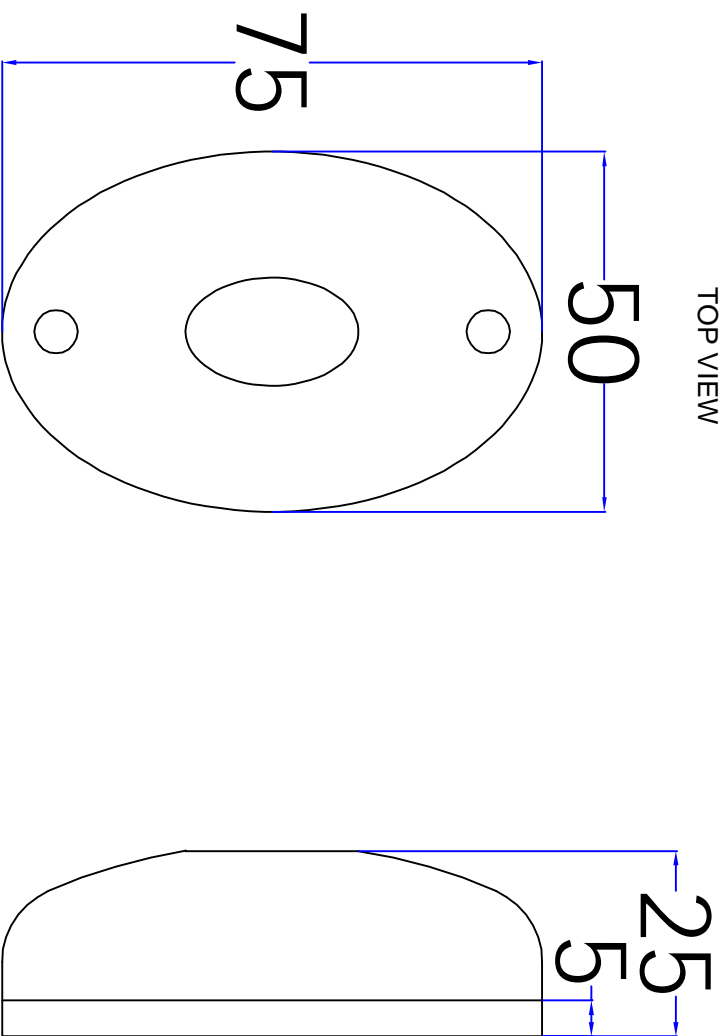

TOP VIEW

FRONT VIEW

SIDE VIEW

SCALE-N-TS

This drawing is the soul property of (TAS) Do not copy/reproduce /share with others without our permission.

GROUP :- Parts Of Entrance Systems			PRODUCT :-			Safety Photo Sensor			MODEL NO:-			Toshi-IRSPS		
REV	DATE	DESCRIPTION	DRAWN BY	APPROVED BY	DATE	DRAWN BY	CHECKED BY	APPROVED BY	PRO NO:-	DRAWING NO :-				
00	09-10-18	ISSUED FOR APPROVAL	SOHRAB KHAN	MOHD.AMIL	09-10-18	SOHRAB KHAN	MOHD.AMIL	KAPIL SACHDEV	5611	GA-431 (PRO5611)	Toshi-IRSPS			