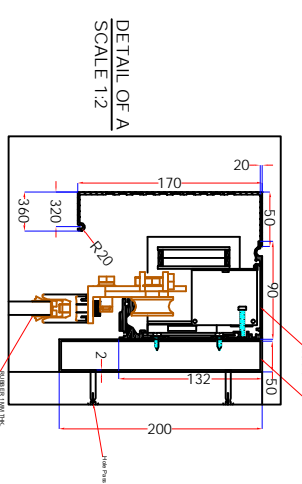

SLIDING DOOR
OPERATOR W2

FRONT VIEW

SECTION VIEW
AT A-A'

SCALE-NITS

This drawing is the soul property of (TAS) Do not copy/reproduce /share with others without our permission.

GROUP :- Automatic Entrance Doors		PRODUCT :- Auto Sliding Door Operator	
REV	DATE	DESCRIPTION	DRAWN BY
00	10-10-18	ISSUED FOR APPROVAL	SOHRAB KHAN

APPROVED BY		DATE	
MOHD.AMIL	10-10-18		

MODEL NO.:- Dortex-SD-806-W2-2m Opening		DRAWING NO. :- GA-457 (PRO3794) Dortex-SD-806-W2-2m Opening	
DRAWN BY	CHECKED BY	APPROVED BY	
SOHRAB KHAN	MOHD.AMIL	KAPIL SACHDEV	