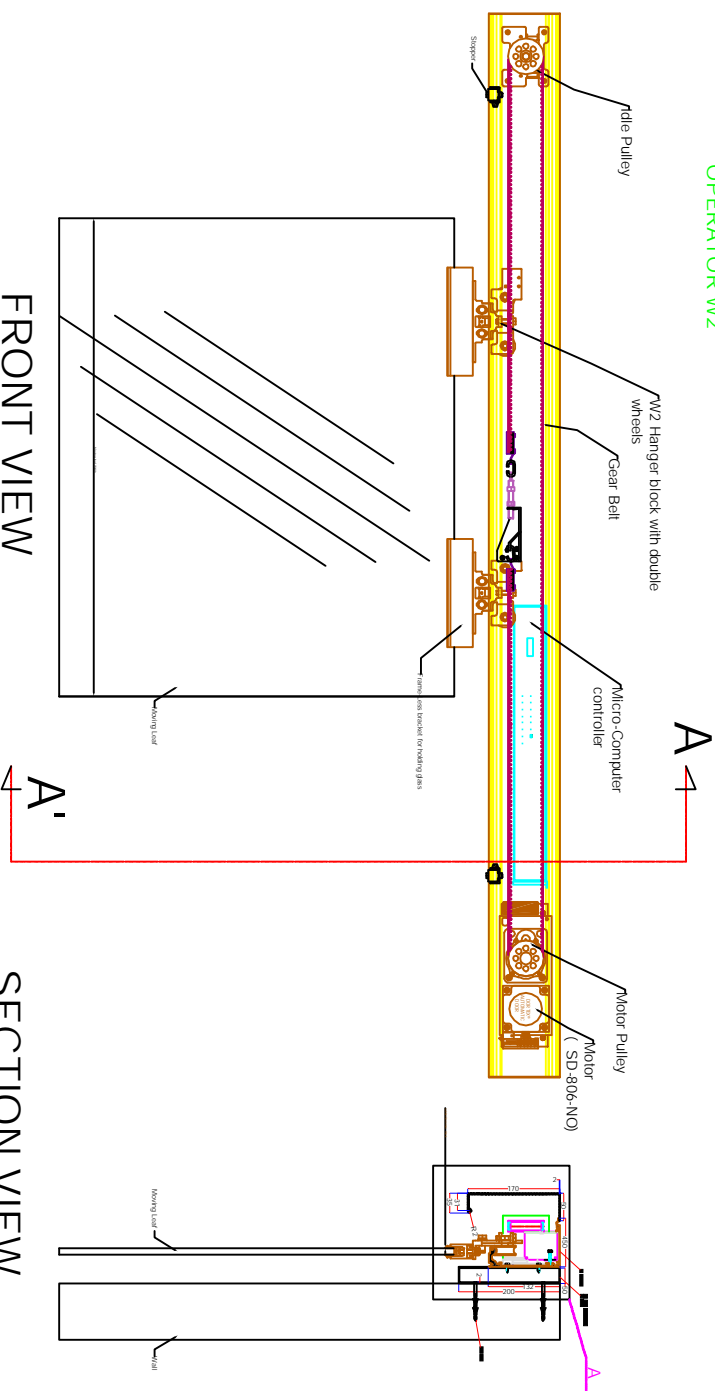

SLIDING DOOR
OPERATOR W2

FRONT VIEW

SECTION VIEW
AT A-A'

SCALE-NITS

This drawing is the soul property of (TAS) Do not copy/reproduce /share with others without our permission.

GROUP :- Automatic Entrance Doors		PRODUCT :- Auto Sliding Door Operator	
REV	DATE	DESCRIPTION	DRAWN BY
00	10-10-18	ISSUED FOR APPROVAL	SOHRAB KHAN

APPROVED BY		DATE	
MOHD.AMIL	10-10-18		

MODEL NO.:- Dortex-SD-806-W2-2m Opening		DRAWING NO. :- GA-457 (PRO3794) Dortex-SD-806-W2-2m Opening	
DRAWN BY	CHECKED BY	APPROVED BY	
SOHRAB KHAN	MOHD.AMIL	KAPIL SACHDEV	