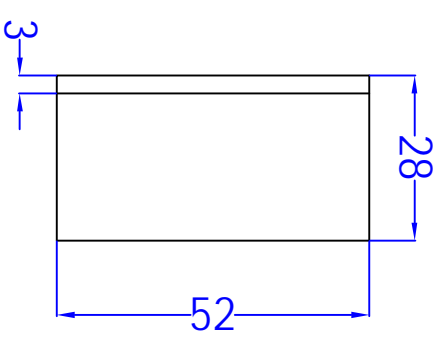

TOP VIEW

FRONT VIEW

SIDE VIEW

SCALE-N-TS

This drawing is the soul property of (TAS) Do not copy/reproduce /share with others without our permission.

GROUP :- Automatic Sliding Doors Solutions			PRODUCT :- Safety Photo Sensor			MODEL NO:- Bea Microcell - 1		
REV	DATE	DESCRIPTION	DRAWN BY	APPROVED BY	DATE	DRAWN BY	CHECKED BY	APPROVED BY
00	08-10-18	ISSUED FOR APPROVAL	SOHRAB KHAN	MOHD.AMIL	08-10-18	SOHRAB KHAN	MOHD.AMIL	KAPIL SACHDEV
					PRO NO:- 4304	DRAWING NO :-	GA-412 (PRO 4304)	Bea Microcell - 1