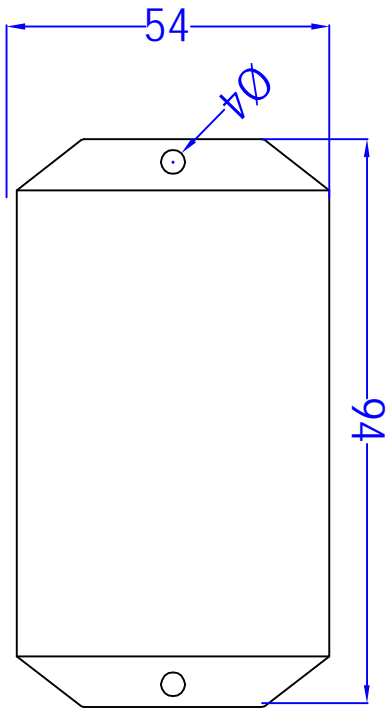

TOP VIEW

FRONT VIEW

SIDE VIEW

SCALE-N-TS

This drawing is the soul property of (TAS) Do not copy/reproduce /share with others without our permission.

GROUP :- Automatic Sliding Doors Solutions			PRODUCT :- Safety Photo Sensor			MODEL NO:- Bea Microcell - 1		
REV	DATE	DESCRIPTION	DRAWN BY	APPROVED BY	DATE	DRAWN BY	CHECKED BY	APPROVED BY
00	08-10-18	ISSUED FOR APPROVAL	SOHRAB KHAN	MOHD.AMIL	08-10-18	SOHRAB KHAN	MOHD.AMIL	KAPIL SACHDEV
					PRO NO:- 4304	DRAWING NO :-	GA-412 (PRO 4304)	Bea Microcell - 1