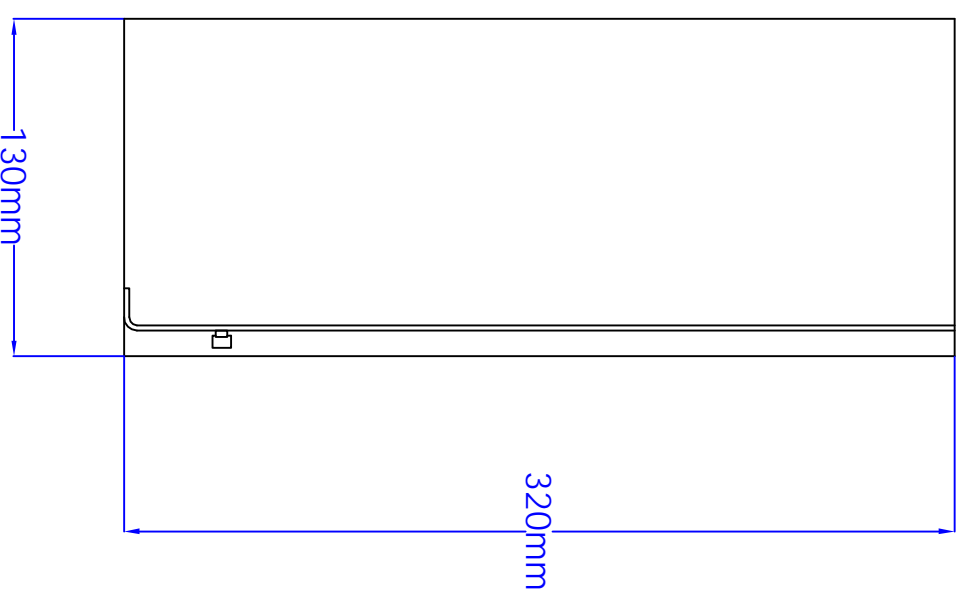

TOP VIEW

SIDE VIEW

SCALE:NTS

This drawing is the soul property of TASPIL Do not copy/reproduce /share with others without our permission.

GROUP :-		Dispensers / Others		PRODUCT :-		Auto Cut Paper Roll Dispensers				MODEL NO.:-		FD-2100 DA-Drop	
REV	DATE	DESCRIPTION	DRAWN BY	APPROVED BY	DATE	DRAWN BY	CHECKED BY	APPROVED BY	PRO NO.:-	DRAWING NO.:-			
00	18-09-18	ISSUED FOR APPROVAL	SOHRAB KHAN	MOHD.AMIL	18-09-18	SOHRAB KHAN	MOHD.AMIL	KAPIL SACHDEV	4420	GA-177( PRO4420) FD-2100 DA-Drop			