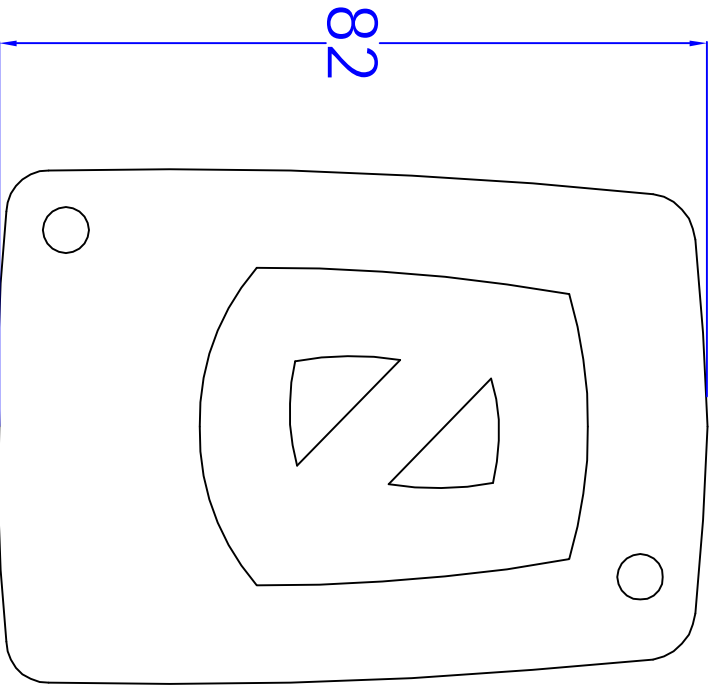

TOP VIEW

FRONT VIEW

SIDE VIEW

SCALE-N-TS

This drawing is the soul property of (TAS) Do not copy/reproduce /share with others without our permission.

GROUP :- Parts Of Entrance Systems		PRODUCT :- Push Button Open Close		MODEL NO:- RIB-ACG-2012	
REV	DATE	DESCRIPTION	DRAWN BY	APPROVED BY	
00	08-10-18	ISSUED FOR APPROVAL	SOHRAB KHAN	MOHD.AMIL	
PRO NO:- 1056			DRAWING NO :- GA-398 (PRO 1056) RIB-ACG-2012		