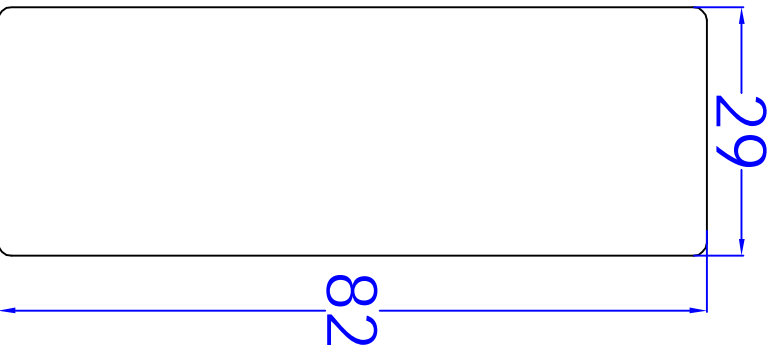

TOP VIEW

FRONT VIEW

SIDE VIEW

SCALE-N-TS

This drawing is the soul property of (TAS) Do not copy/reproduce /share with others without our permission.

GROUP :- Parts Of Entrance Systems		PRODUCT :- Push Button Open Close		MODEL NO:- RIB-ACG-2012	
REV	DATE	DESCRIPTION	DRAWN BY	APPROVED BY	
00	08-10-18	ISSUED FOR APPROVAL	SOHRAB KHAN	MOHD.AMIL	
PRO NO:- 1056			DRAWING NO :- GA-398 (PRO 1056) RIB-ACG-2012		