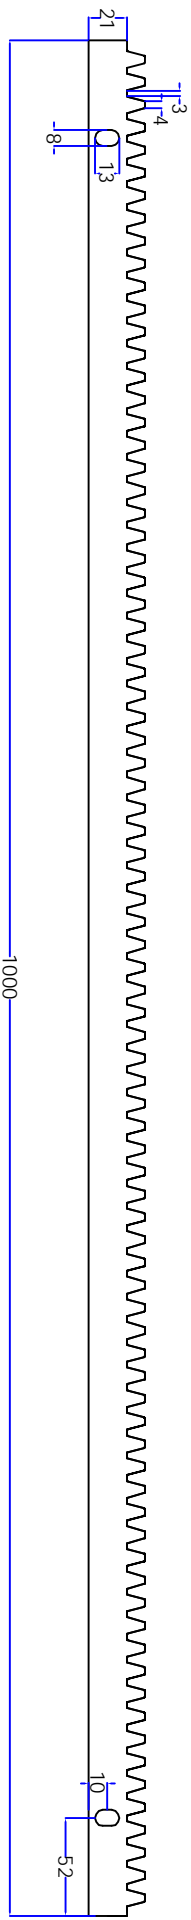

studs

4 module rack

SCALE-N-TS

GROUP :- Parts Of Entrance Systems

PRODUCT :-

MS Rack

MODEL NO:- Module Rack with Studs

REV	DATE	DESCRIPTION	DRAWN BY	APPROVED BY	DATE	DRAWN BY	CHECKED BY	APPROVED BY
00	09-10-18	ISSUED FOR APPROVAL	SOHRAB KHAN	MOHD.AMIL	09-10-18	SOHRAB KHAN	MOHD.AMIL	KAPIL SACHDEV

This drawing is the soul property of (TAS) Do not copy/reproduce /share with others without our permission.

PRO NO:- 4015

DRAWING NO :- GA-426 (PRO4015) 4 Module Rack with Studs