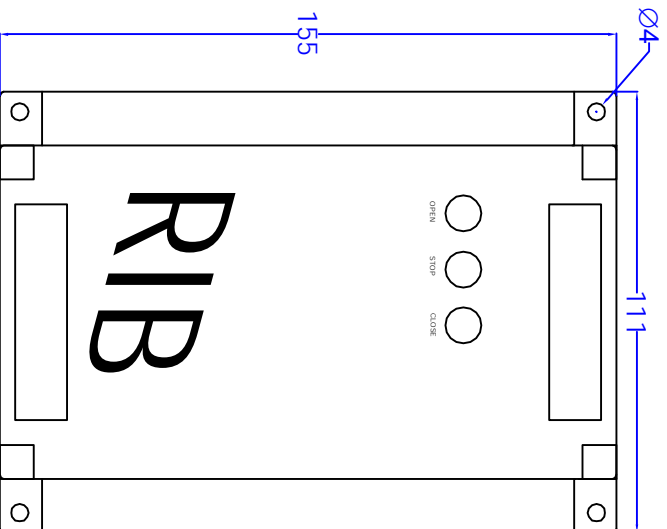

TOP VIEW

FRONT VIEW

SIDE VIEW

Remote Transmitter

SCALE-N-TS

GROUP :- Parts Of Entrance Systems

PRODUCT :- Auto Barrier and Gate Controller

MODEL NO:- Rib Sun 4 Channel

PRO NO:- 4049 DRAWING NO :- GA-389 (PRO 4049) DG-720 with 1 Remote