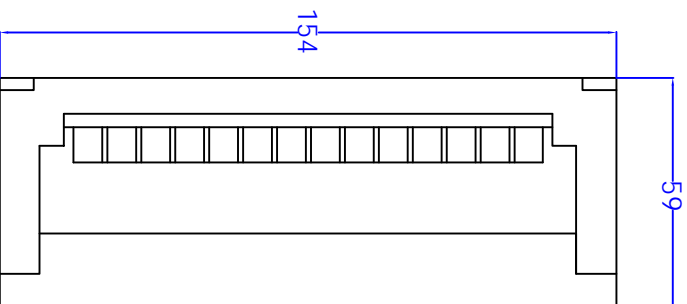

TOP VIEW

FRONT VIEW

SIDE VIEW

Remote Transmitter

SCALE-N-TS

GROUP :- Parts Of Entrance Systems

PRODUCT :- Auto Barrier and Gate Controller

MODEL NO:- Rib Sun 4 Channel

PRO NO:- 4049 DRAWING NO :- GA-389 (PRO 4049) DG-720 with 1 Remote