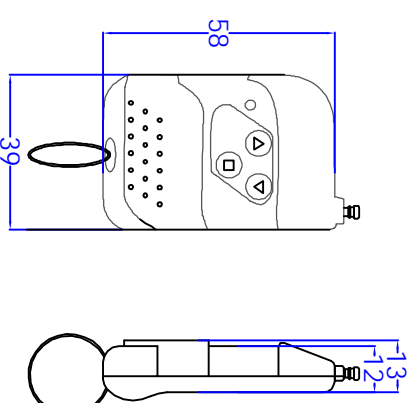

TOP VIEW

FRONT VIEW

SIDE VIEW

Remote Transmitter

SCALE-N-TS

GROUP :- Parts Of Entrance Systems

PRODUCT :- Auto Barrier and Gate Controller

MODEL NO:- Rib Sun 4 Channel

PRO NO:- 4049 DRAWING NO :- GA-389 (PRO 4049) DG-720 with 1 Remote