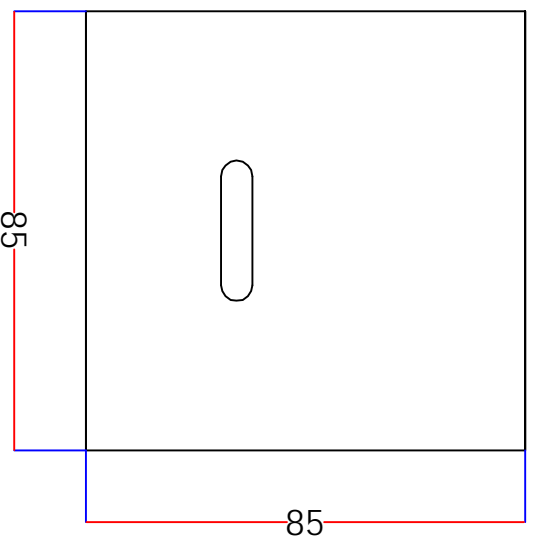

TOP VIEW

FRONT VIEW

SIDE VIEW

SCALE-N-TS

This drawing is the soul property of (TAS) Do not copy/reproduce /share with others without our permission.

GROUP :- Parts Of Entrance Systems			PRODUCT :-			Hands Free Switch			MODEL NO:- Bea HFS-4WT		
REV	DATE	DESCRIPTION	DRAWN BY	APPROVED BY	DATE	DRAWN BY	CHECKED BY	APPROVED BY	PRO NO:-	DRAWING NO :-	
00	10-10-18	ISSUED FOR APPROVAL	SOHRAB KHAN	MOHD.AMIL	10-10-18	SOHRAB KHAN	MOHD.AMIL	KAPIL SACHDEV	4000	GA-454 (PRO4000)	Bea HFS-4WT