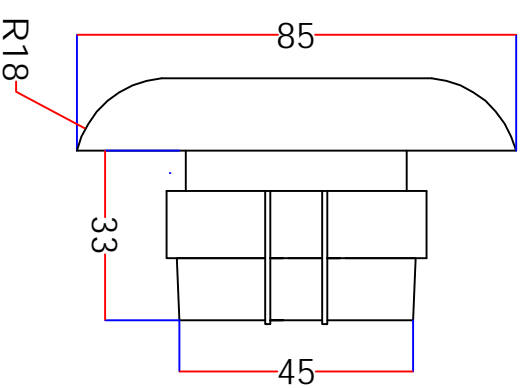

TOP VIEW

FRONT VIEW

SIDE VIEW

SCALE-N-TS

This drawing is the soul property of (TAS) Do not copy/reproduce /share with others without our permission.

GROUP :- Parts Of Entrance Systems			PRODUCT :-			Hands Free Switch			MODEL NO:- Bea HFS-4WT		
REV	DATE	DESCRIPTION	DRAWN BY	APPROVED BY	DATE	DRAWN BY	CHECKED BY	APPROVED BY	PRO NO:-	DRAWING NO :-	
00	10-10-18	ISSUED FOR APPROVAL	SOHRAB KHAN	MOHD.AMIL	10-10-18	SOHRAB KHAN	MOHD.AMIL	KAPIL SACHDEV	4000	GA-454 (PRO4000)	Bea HFS-4WT